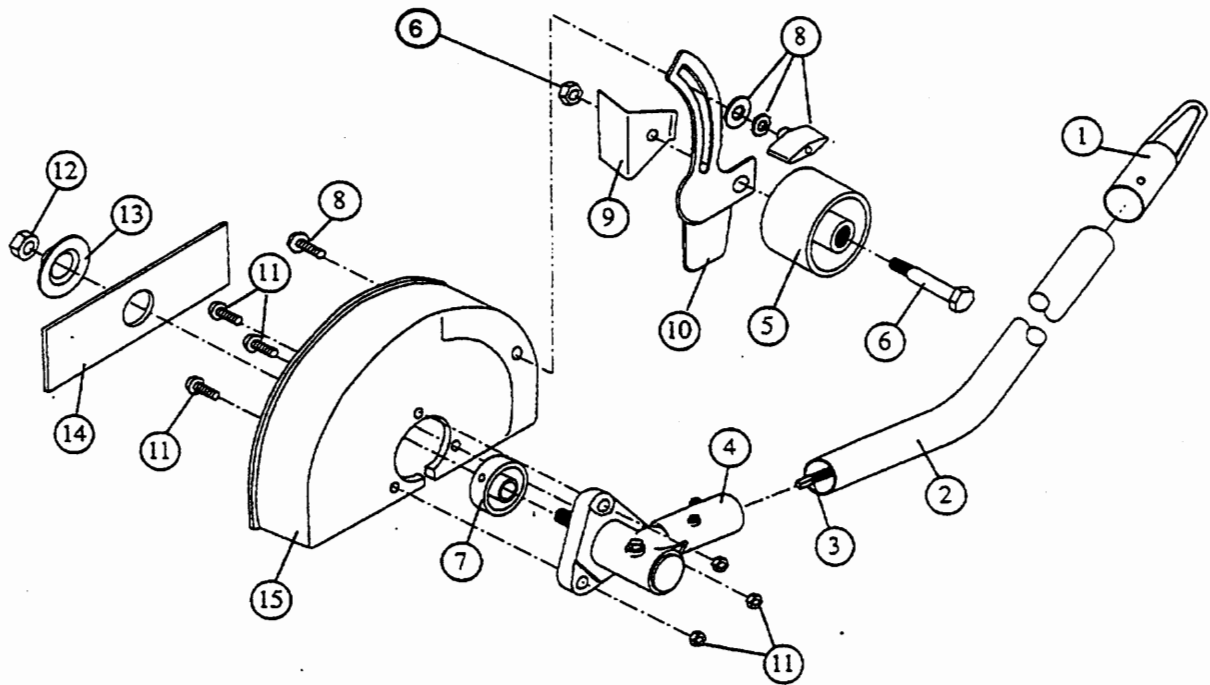

PARTS LIST - MODEL LE720r

(Serial no. 507000001 and greater)

ITEM	PART NO.	PART NAME	ITEM	PART NO.	PART NAME
	612605	Hanger	10	613219	Guide Bracket
;	180199	Drive Shaft Housing Assembly	11	181244	Mounting Bolt Assembly, Set
;	180198	Drive Shaft Assembly	12	147491	Retaining Nut
;	684067	Gear Box Assembly (includes items 7, 12 and 13)	13	147490	Retaining Washer
;	613216	Wheel	14	613223	Blade
;	684068	Wheel Mounting Bolt Assembly	15	181245	Guard
;	613217	Driver, Blade	*	613226	Locking Rod
;	684069	Adjustment Knob Assembly	*	180014	Blade Retainer Kit (items 12 & 13)
;	613218	Deflector	*	not shown	